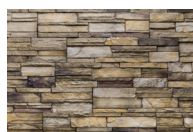

VERSETTA STONE[®]

Scan or click the QR code for product resources including literature, warranty, install guides, estimator tool and more!

The Original Artisan-Crafted Stone Panel

- Lightweight panels make quick work of installation
- Tongue and groove system for perfect spacing every time
- Product is engineered for both exterior and interior applications
- Currently stocking 7 colors in two styles (Ledgestone & Tight Cut) with accessories to match

Sterling

Northern Ash

Mission Point

Plum Creek

Granite Peak

Lunar Drift

Glen Canyon

Contact your Sales Rep or order via Lumbermen's GO.