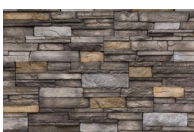

VERSETTA STONE[®]

Scan or click the QR code for product resources including literature, warranty, install guides, estimator tool and more!

The Original Artisan-Crafted Stone Panel

- Lightweight panels make quick work of installation
- Tongue and groove system for perfect spacing every time
- Product is engineered for both exterior and interior applications
- Currently stocking 7 colors in two styles (Ledgestone & Tight Cut) with accessories to match

Sterling

Northern Ash

Mission Point

Plum Creek

Granite Peak

Lunar Drift

Glen Canyon

Contact your Sales Rep or order via Lumbermen's GO.